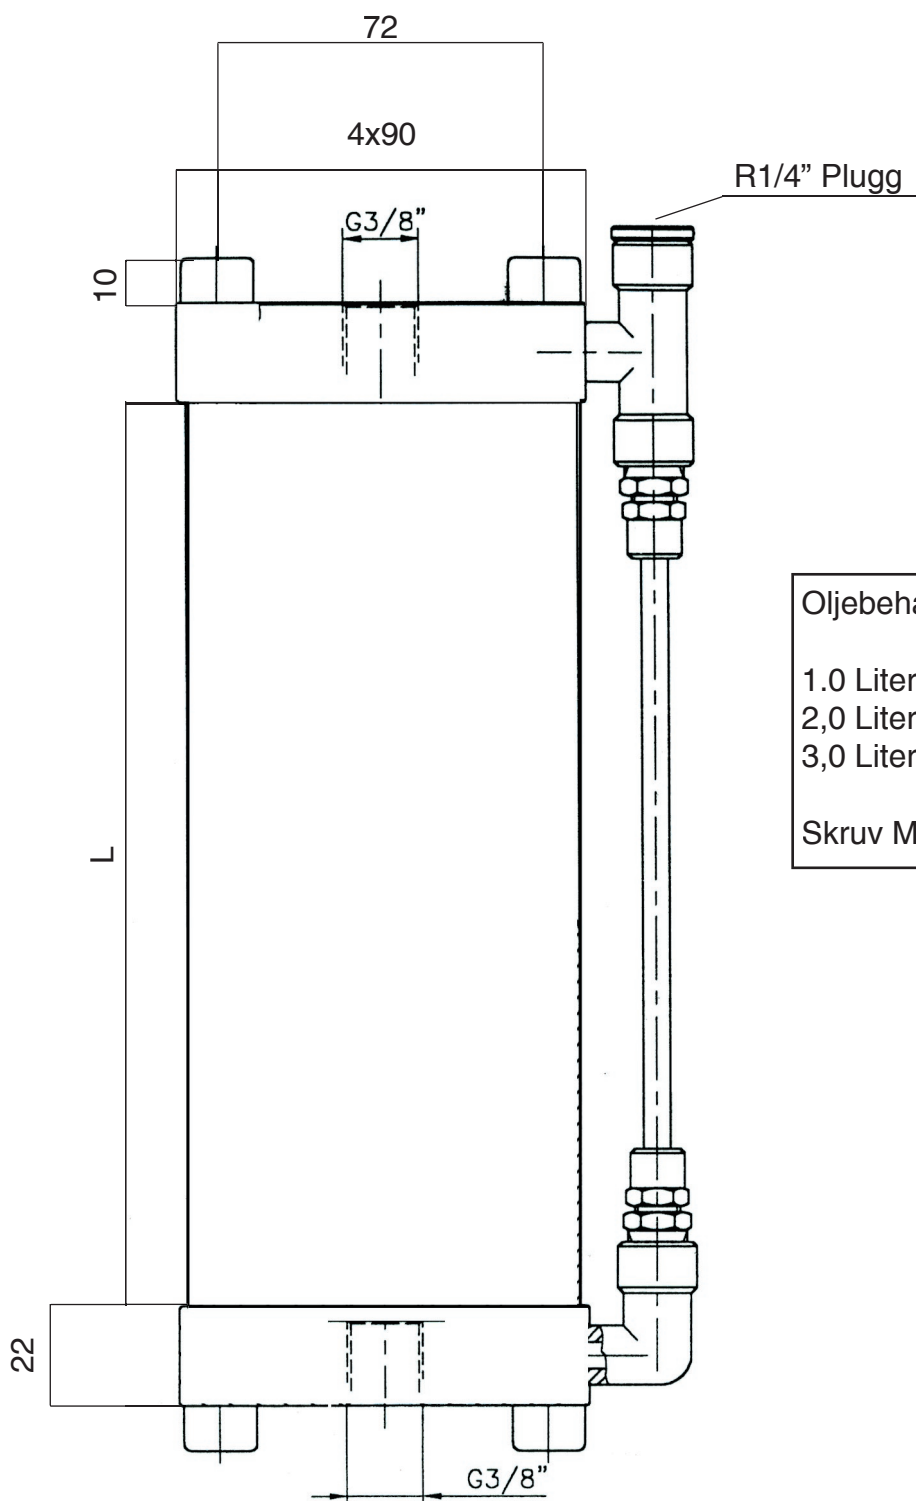

Oljebhållare Serie  
OLB 80 - 1,0 - 2,0 - 3,0

Oljebhållare Serie OLB

1,0 Liter	L = 200mm
2,0 Liter	L = 400mm
3,0 Liter	L = 600mm

Skruv MC6S M10X35